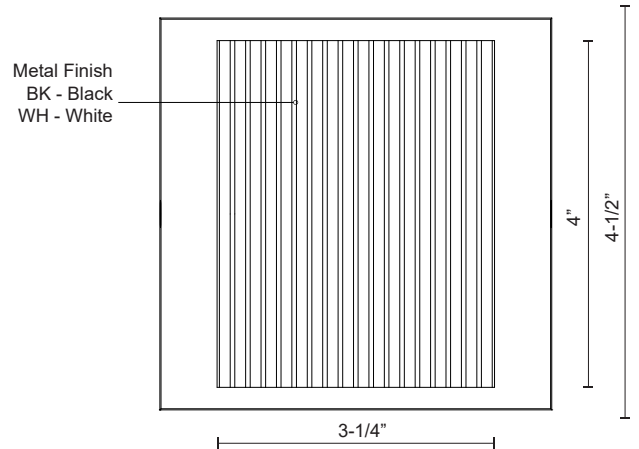

MAVIS EW4405

WALL

PROJECT

EW4405-BK
Black

EW4405-WH
White

SPECIFICATION DETAILS

Fixture Dimensions	W3-1/4" x H4" x E3-5/8"
Light Source	AC LED Module
Wattage	17W
Total Lumens	1200lm
Delivered Lumens	BK-696lm; WH-852lm;
Voltage	120V
Color Temperature	3000K
CRI (Ra)	90CRI
Optional Color Temps	2700K - 5000K Available, Minimum Order Quantities Apply
LED Rated Life	50,000 hours
Dimming	100% - 10%, ELV Dimmer (Not Included)
Glass Details	Frosted Glass
ADA Compliant	Yes
Location	Wet
Illumination Direction	Up and Down
Mounting Style	All Orientation; Wall;
Canopy Dimensions	W4-1/2" x H4-1/2" x E5/8"
Paint Finish	BK02; WH02;

* For custom options, consult factory for details.

* For warranty information, please visit www.kuzcolighting.com/warranty

DESCRIPTION

Providing uplight and downlight, this exterior wall sconce is simple and small. A black or white powder coated cube is attached to the square matching backplate with concealed fasteners. Light exits from its two opposite ends whether it is mounted horizontally or vertically. A linear pin-strip patterning adds interest to the front of the cube.