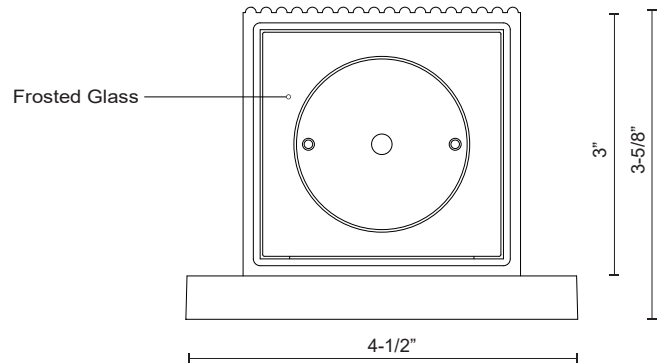

MAVIS EW4405

WALL

PROJECT

EW4405-BK
Black

EW4405-WH
White

SPECIFICATION DETAILS

Fixture Dimensions	W3-1/4" x H4" x E3-5/8"
Light Source	AC LED Module
Wattage	17W
Total Lumens	1200lm
Delivered Lumens	BK-696lm; WH-852lm;
Voltage	120V
Color Temperature	3000K
CRI (Ra)	90CRI
Optional Color Temps	2700K - 5000K Available, Minimum Order Quantities Apply
LED Rated Life	50,000 hours
Dimming	100% - 10%, ELV Dimmer (Not Included)
Glass Details	Frosted Glass
ADA Compliant	Yes
Location	Wet
Illumination Direction	Up and Down
Mounting Style	All Orientation; Wall;
Canopy Dimensions	W4-1/2" x H4-1/2" x E5/8"
Paint Finish	BK02; WH02;

* For custom options, consult factory for details.

* For warranty information, please visit www.kuzcolighting.com/warranty

DESCRIPTION

Providing uplight and downlight, this exterior wall sconce is simple and small. A black or white powder coated cube is attached to the square matching backplate with concealed fasteners. Light exits from its two opposite ends whether it is mounted horizontally or vertically. A linear pin-strip patterning adds interest to the front of the cube.